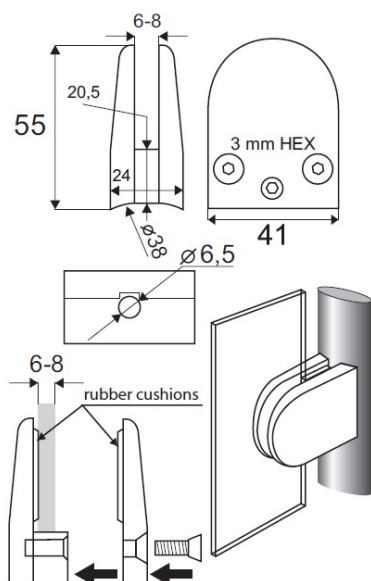

PRODUCT SHEET

Description:

Glass Clamp, "Medium", Zamak, CPL, Bent Tube $\varnothing 38\text{mm}$, F/6-8mm Glass Thickness

Item number:

22.10.175-0

Units	Box	Carton	HS Code	Barcode
Pcs.	10	100	8302419000	
				5704866083089